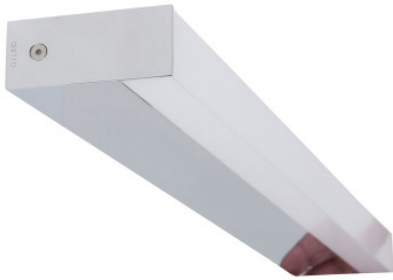

Astro Sparta 1200 wall lamp

The wall lamp Sparta by Astro has a long and angular polycarbonate diffuser and a structure in shiny chrome. The light can be directly affixed to the mirror. Warm white LED, IP44.

polished chrome	908,00 € -MSRP 1.082,00 €
MPN	1322011
EAN	5038856104486

Bulbs	13.4W LED, CRI 80, 1288 lm, 3,000K.
Dimensions	Height 3.3 cm, depth 8 cm, length 120 cm.

29.04.2024 5:21:17

All prices shown include 19% VAT for deliveries to Deutschland excluding possible shipping costs.