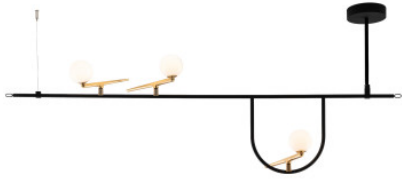

Artemide Yanzi Suspension SC 1

The LED suspension Yanzi Suspension SC 1 by Artemide with short suspension and three diffusers of blown glass, structure of metal, aluminium and zamak. Diffuse light. Dimmable Push.

brass	1.389,00 €-MSRP 1.545,00-€
MPN	1106010A
EAN	8052993061256

Bulbs	26W LED, 2122 lm, 3000K, CRI 90.
Dimensions	Length 156.4 cm, width 31 cm, total height 61.7 cm, canopy width 15.2 cm.