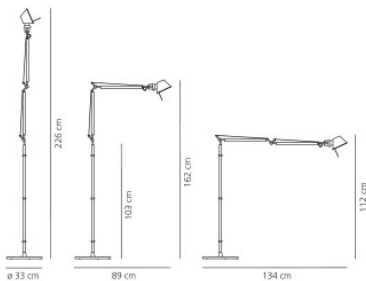

Artemide Tolomeo Terra LED Tunable White

LED floor lamp Artemide Tolomeo Terra Tunable White with variable color temperature. Adjustable aluminum structure and shade. Dimmer switch on the head.

aluminium	719,00 € -MSRP-805,00 €
MPN	1530050A+A012820

Bulbs	12W 24V LED, 550 lm, CCT: 2,300K / 10,000K.
Dimensions	Total height min. 112 cm, max. 226 cm, height in right-angled arm position 162 cm, overhang max. 134 cm, overhang in right-angled arm position 89 cm, base diameter 33 cm.