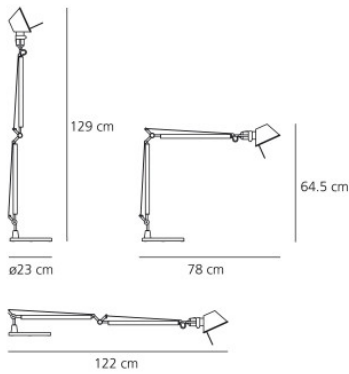

## Artemide Tolomeo Tavolo LED Tunable White

LED table lamp Artemide Tolomeo Tavolo Tunable White with variable color temperature. Double arm structure and aluminum diffuser, for adjustable light. With a dimmer on the head.

aluminium	519,00 € <del>MSRP 580,00 €</del>
MPN	1530050A+A004030

Bulbs	12W 24V LED, 550 lm, CCT: 2,300K / 10,000K.
Dimensions	Total height max. 129 cm, reach at right angle 78 cm, height at right angle 64.5 cm, base diameter 23 cm.