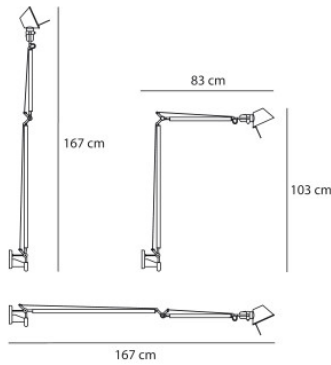

26.04.2024 17:17:54

All prices shown include 19% VAT for deliveries to Deutschland excluding possible shipping costs.