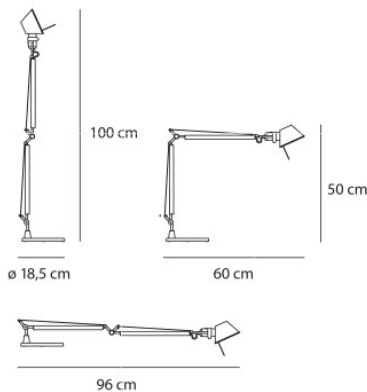

Artemide Tolomeo Midi Tavolo LED

Artemide Tolomeo Midi Tavolo LED table lamp for adjustable light. Adjustable structure and lamp head in aluminium. With dimmer on the cable.

2700K, aluminum MPN	269,00 €-MSRP-360,00-€ A0151W00+A003900
3000K, aluminum MPN	269,00 €-MSRP-365,00-€ A015100+A003900
3000K, anthracite MPN	269,00 €-MSRP-365,00-€ A015120+A003920
2700K, anthracite MPN	329,00 €-MSRP-365,00-€ A0151W20+A003920

Bulbs 9W LED, 461 lm (2700K) / 491 lm (3000K), CRI 90.
 Dimensions Total height max. 100 cm, reach at right angle 60 cm, height at right angle 50 cm, base diameter 18.5 cm.

23.04.2024 16:54:27

All prices shown include 19% VAT for deliveries to Deutschland excluding possible shipping costs.