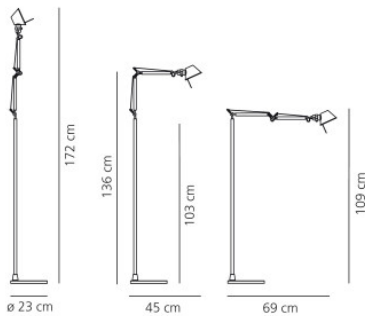

Artemide Tolomeo Micro Terra LED

Artemide Tolomeo Micro Terra LED floor lamp with adjustable double arm structure and orientable aluminum head. With dimmer on the cable.

| | |
|--------------|--|
| 2700K MPN | 379,00 €-MSRP-510,00-€ A0103W00+A043900 |
| 3000K MPN | 459,00 €-MSRP-510,00-€ A010300+A043900 |

| | |
|------------|---|
| Bulbs | 3000K: 8W LED (3 LED for direct and 1 LED for indirect light), 365 lm, CRI=80. 2700K: 9W LED, 461 lm, CRI=90. |
| Dimensions | Total height at right angle 123 cm, reach max. 54 cm, reach at right angle 89 mm, base diameter 23 cm. |