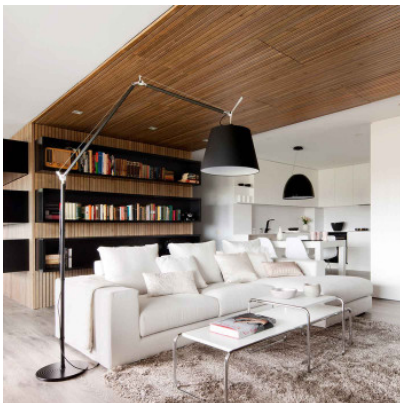

25.04.2024 22:46:08

All prices shown include 19% VAT for deliveries to Deutschland excluding possible shipping costs.