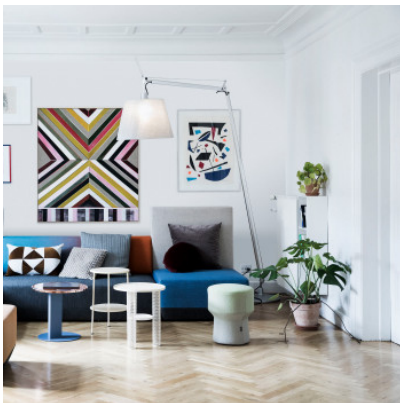

Artemide Tolomeo Maxi

The floor lamp Tolomeo Maxi by Artemide is made of aluminium, steel, textile and PVC. Structure with two arms, shade for diffuse and direct light, gliding switch dimmer on the cable.

aluminium	1.979,00 €-MSRP 2.205,00 €
MPN	0510010A
EAN	8052993055378

Bulbs	21W LED E27 LED retrofit bulb.
Dimensions	Height 250.5 cm, depth 156 cm, shade diameter 52 cm, base diameter 52 cm.

19.04.2024 3:40:08