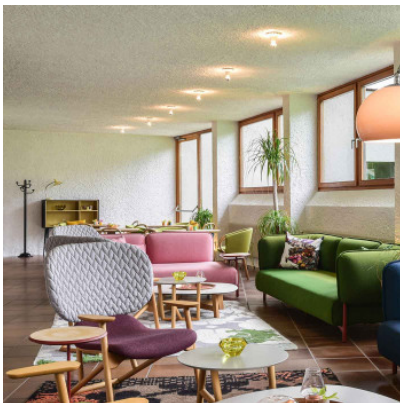

Artemide Teti

The wall and ceiling lamp Teti by Artemide is made of polycarbonate. The funnel-shaped base makes the lamp fully visible. Dimmable.

white	49,00 €-MSRP-65,00-€
MPN	A048120
EAN	8052993019844
graphite black transparent	59,00 €-MSRP-65,00-€
MPN	A048150
EAN	8052993019868
orange	59,00 €-MSRP-65,00-€
MPN	A048170
EAN	8052993092380
orange transparent	59,00 €-MSRP-65,00-€
MPN	A048110
EAN	8052993019837
transparent	59,00 €-MSRP-65,00-€
MPN	A048100
EAN	8052993019820