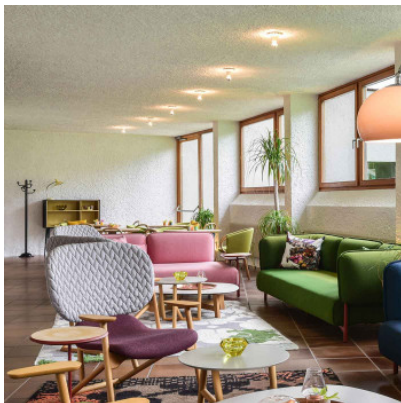

Artemide Teti

The wall and ceiling lamp Teti by Artemide is made of polycarbonate. The funnel-shaped base makes the lamp fully visible. Dimmable.

graphite black transparent	63,00 € MSRP 70,00 €
MPN	A048150
EAN	8052993019868
orange	63,00 € MSRP 70,00 €
MPN	A048170
EAN	8052993092380
orange transparent	63,00 € MSRP 70,00 €
MPN	A048110
EAN	8052993019837
transparent	63,00 € MSRP 70,00 €
MPN	A048100
EAN	8052993019820
white	63,00 € MSRP 70,00 €
MPN	A048120
EAN	8052993019844