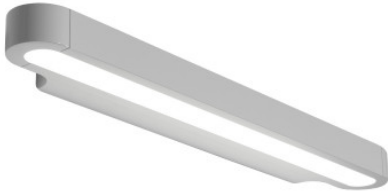

## Artemide Talo Wall LED 60

The LED wall lamp Talo Parete 60 LED by Artemide has a light body of aluminium with diffusers of synthetics. Indirect and direct light upwards and downwards.

black	576,00 €-MSRP-640,00-€
MPN	1913080A
EAN	8052993080684

white	576,00 €-MSRP-640,00-€
MPN	1913040A
EAN	8052993014573

black, Push-Dim	680,00 €-MSRP-755,00-€
MPN	1914080A
EAN	8052993080691

white, Push-Dim	680,00 €-MSRP-755,00-€
MPN	1914040A
EAN	8052993057112

polished chrome	720,00 €-MSRP-800,00-€
MPN	1913050A
EAN	8052993040916

polished chrome, Push-Dim	832,00 €-MSRP-925,00-€
MPN	1914050A
EAN	8052993057129

Bulbs	25W LED, 2923 lm, 3,000K, CRI=80.
Dimensions	Width 61.5 cm, height 4 cm, depth 10 cm.