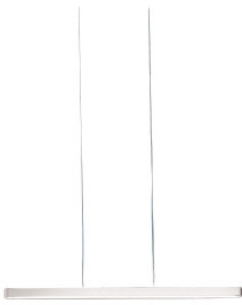

Artemide Talo Suspension LED 90

The LED pendant lamp Talo Sospensione 90 LED by Artemide with body of aluminium and plastic diffusers on the top and bottom. Direct and indirect illumination.

matt black	715,00 €-MSRP 795,00 €
MPN	1921080A
EAN	8052993080806
silver	715,00 €-MSRP 795,00 €
MPN	1921020A
EAN	8052993014788
white	715,00 €-MSRP 795,00 €
MPN	1921010A
EAN	8052993014771
matt black, Push-Dim	846,00 €-MSRP 940,00 €
MPN	1922080A
EAN	8052993080813
silver, Push-Dim	846,00 €-MSRP 940,00 €
MPN	1922020A
EAN	8052993014818
white, Push-Dim	846,00 €-MSRP 940,00 €
MPN	1922010A
EAN	8052993014795

Bulbs 32W LED, 3707 lm, 3000K, CRI=80.
Dimensions Length 90.5 cm, width 7 mm, total height with suspension 100 cm, max. 160 cm, canopy length 49 cm, canopy height 1.8 cm.