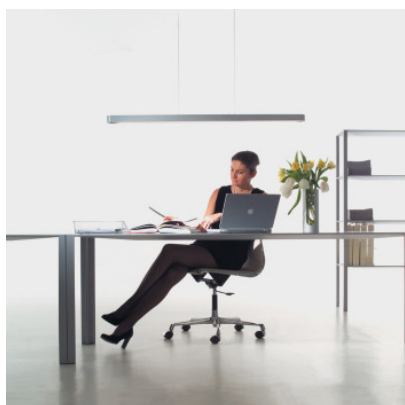

Artemide Talo Suspension LED 120

The LED suspension Talo Sospensione 120 LED by Artemide for direct and indirect lighting. With elongated aluminium casing and synthetic diffusers on top and bottom.

matt black	842,00 €-MSRP-935,00-€
MPN	1923080A
EAN	8052993080837
silver	842,00 €-MSRP-935,00-€
MPN	1923020A
EAN	8052993014849
white	842,00 €-MSRP-935,00-€
MPN	1923010A
EAN	8052993014832
matt black, Push-Dim	990,00 €-MSRP-1.100,00-€
MPN	1924080A
EAN	8052993080844
silver, Push-Dim	990,00 €-MSRP-1.100,00-€
MPN	1924020A
EAN	8052993014870
white, Push-Dim	990,00 €-MSRP-1.100,00-€
MPN	1924010A
EAN	8052993014856

Bulbs 51W LEDs, 3000K, 5772 lm, CRI=80.
Dimensions Length 120.5 cm, depth 7 cm, total height with suspension min. 100 cm, max. 160 cm, canopy length 49 cm, canopy height 1.8 cm.