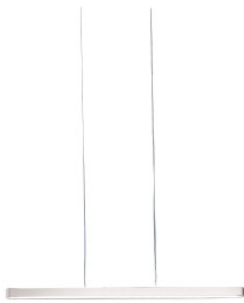

Artemide Talo Sospensione 90 LED

The LED pendant lamp Talo Sospensione 90 LED by Artemide with body of aluminium and plastic diffusers on the top and bottom. Direct and indirect illumination.

matt black	689,00 €-MSRP 770,00 €
MPN	1921080A
EAN	8052993080806
silver	689,00 €-MSRP 770,00 €
MPN	1921020A
EAN	8052993014788
white	689,00 €-MSRP 770,00 €
MPN	1921010A
EAN	8052993014771
matt black, Push-Dim	819,00 €-MSRP 915,00 €
MPN	1922080A
EAN	8052993080813
silver, Push-Dim	819,00 €-MSRP 915,00 €
MPN	1922020A
EAN	8052993014818
white, Push-Dim	819,00 €-MSRP 915,00 €
MPN	1922010A
EAN	8052993014795

Bulbs 32W LED, 3707 lm, 3000K, CRI=80.
Dimensions Length 90.5 cm, width 7 mm, total height with suspension 100 cm, max. 160 cm, canopy length 49 cm, canopy height 1.8 cm.