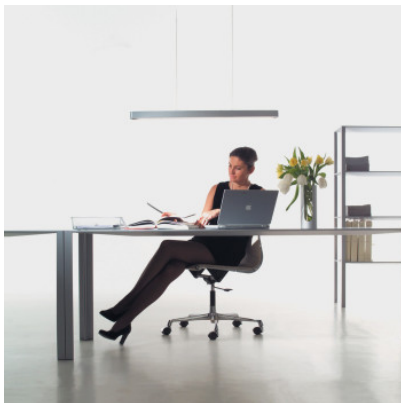

Artemide Talo Sospensione 90 LED

The LED pendant lamp Talo Sospensione 90 LED by Artemide with body of aluminium and plastic diffusers on the top and bottom. Direct and indirect illumination.

matt black	689,00 €-MSRP 770,00 €
MPN	1921080A
EAN	8052993080806
silver	689,00 €-MSRP 770,00 €
MPN	1921020A
EAN	8052993014788
white	689,00 €-MSRP 770,00 €
MPN	1921010A
EAN	8052993014771
matt black, Push-Dim	819,00 €-MSRP 915,00 €
MPN	1922080A
EAN	8052993080813
silver, Push-Dim	819,00 €-MSRP 915,00 €
MPN	1922020A
EAN	8052993014818
white, Push-Dim	819,00 €-MSRP 915,00 €
MPN	1922010A
EAN	8052993014795

Bulbs 32W LED, 3707 lm, 3000K, CRI=80.
Dimensions Length 90.5 cm, width 7 mm, total height with suspension 100 cm, max. 160 cm, canopy length 49 cm, canopy height 1.8 cm.