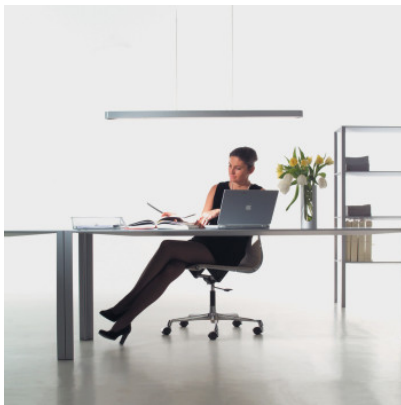

## Artemide Talo Sospensione 120 LED

The LED suspension Talo Sospensione 120 LED by Artemide for direct and indirect lighting. With elongated aluminium casing and synthetic diffusers on top and bottom.

**Bulbs** 51W LEDs, 3000K, 5772 lm, CRI=80.  
**Dimensions** Length 120.5 cm, depth 7 cm, total height with suspension min. 100 cm, max. 160 cm, canopy length 49 cm, canopy height 1.8 cm.