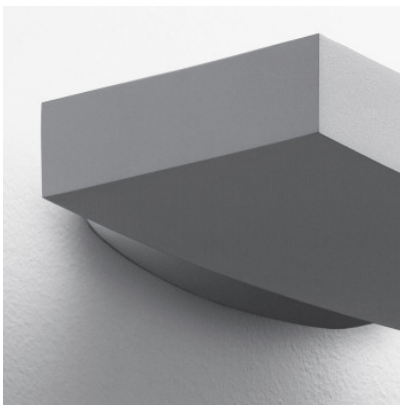

Artemide Surf Wall 300

The wall lamp Surf 300 by Artemide is made of lacquered aluminium and is equipped with a halogene lamp. For indirect lighting.

| | |
|-------|------------------------|
| white | 198,00 €-MSRP-220,00-€ |
| MPN | M060955 |
| EAN | 8052993064455 |

| | |
|------------|--|
| Bulbs | 1 x max. 300W R7s halogen lamp. |
| Dimensions | Width 30 cm, total depth 17.4 cm, height 4.5 cm, width of wall bracket 18 cm, shade depth 14.5 cm. |

20.05.2024 12:26:37