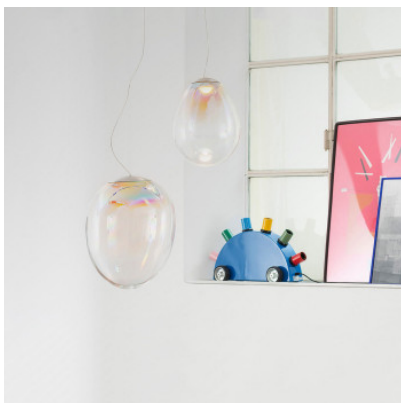

Artemide Stellar Nebula

The LED suspension Stellar Nebula by Artemide has a diffuser of blown glass with irregular shape and iridescent surface. Dimmable Push.

ø 22cm	849,00 € MSRP 950,00 €
MPN	0152010A
EAN	8052993095893
ø 30cm	1.249,00 € MSRP 1.390,00 €
MPN	0152020A
EAN	8052993095886
ø 40cm	1.609,00 € MSRP 1.790,00 €
MPN	0152030A
EAN	8052993095879

Bulbs	Small: 12W LED, 800 lm 3000K, CRI 90. Medium: 18W LED, 1750 lm, 3000K, CRI 90. Large: 22W LED, 2400 lm, 3000K, CRI 90.
Dimensions	Small: diameter 22 cm, height 30 cm. Medium: diameter 30 cm, height 37.5 cm. Large: diameter 40 cm, height 55 cm.