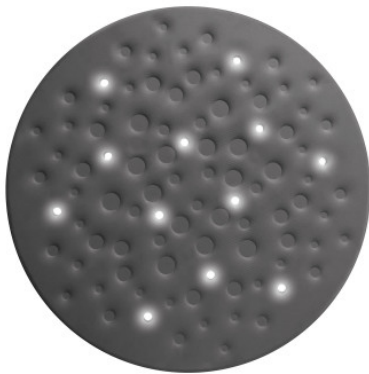

Artemide Silent Field 2.0

The LED suspension Silent Field 2.0 by Artemide is made of PET and technopolymer. Sound absorption effect, direct and indirect illumination. Artemide App compatible.

black	2.549,00 € -MSRP 2.835,00 €
MPN	1013030APP
EAN	8052993062864

orange	2.549,00 € -MSRP 2.835,00 €
MPN	1013040APP
EAN	8052993062871

white	2.549,00 € -MSRP 2.835,00 €
MPN	1013020APP
EAN	8052993062857

Bulbs	Direct: 35W LED, 2085 lm, 3000K, CRI 90. Indirect: 40W LED, 3191 lm, 3000K, CRI 90.
Dimensions	Diameter 100 cm, height 9.6 cm, cable length max. 200 cm, canopy diameter 30 cm.