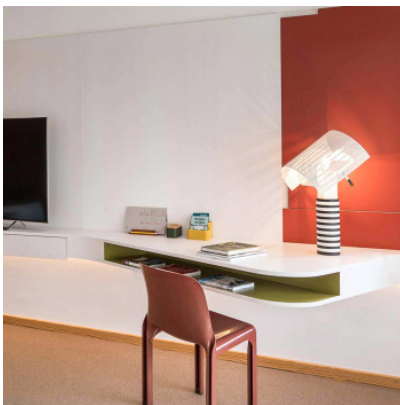

Artemide Shogun Tavolo

The Shogun table lamp by Artemide with two moveable shades of perforated metallic sheet and a base striped in black and white. Decorative lighting object with dimmable shadow play.

Artemide Shogun Tavolo

765,00 € ~~MSRP 850,00 €~~

Bulbs
Dimensions

1 x max. 150 Watt E27 230V halogen lamp.
Height 59.5 cm, shade diameter 32 cm, base diameter 12 cm.

MPN
EAN

A000300
8052993015754

19.05.2024 0:32:28