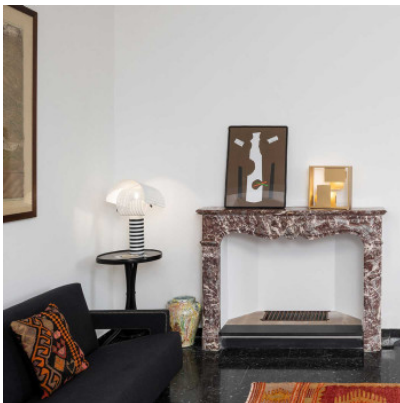

Artemide Shogun Tavolo

The Shogun table lamp by Artemide with two moveable shades of perforated metallic sheet and a base striped in black and white. Decorative lighting object with dimmable shadow play.

Artemide Shogun Tavolo

765,00 € ~~MSRP 850,00 €~~

Bulbs
Dimensions

1 x max. 150 Watt E27 230V halogen lamp.
Height 59.5 cm, shade diameter 32 cm, base diameter 12 cm.

MPN
EAN

A000300
8052993015754

19.05.2024 0:32:28