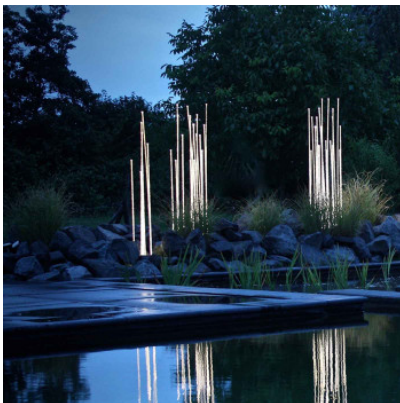

Artemide Reeds IP67

LED floor lamp Reeds IP67 by Artemide of synthetics and stainless steel with organically shaped base and seven slender diffusers. For outside (IP67 protection class).

Single	629,00 € -MSRP 696,00 €
MPN	T087400
EAN	8052993077820

Triple	1.719,00 € -MSRP 1.910,00 €
MPN	T087700
EAN	8052993077837

Bulbs Single: 9.5W LED, 3000K, 79 lm, CRI 80. Triple: 28W LED, 3000K, 237 lm, CRI 80.

Dimensions Single: Height 149.9 cm, base height 5.4 cm, base width 21.9 cm, base depth 22.4 cm, cable length 150 cm. Triple: Height 149.9 cm, base height 5.4 cm, base width 42,3 cm, base depth 41,8 cm, cable length 150 cm.

25.04.2024 10:54:17

All prices shown include 19% VAT for deliveries to Deutschland excluding possible shipping costs.

Lumen Lighting Nostraforma GmbH & Co KG
Bodenseestr. 129 | DE-81243 München
FON: +49 (0) 89 820 80 62 0 | FAX: +49 (0) 89 820 80 62 200
MAIL: nostraforma@nostraforma.com | WEB: www.nostraforma.com
BANK: Stadtparkasse München | BLZ: 701 500 00 | KTO: 907 228 290
IBAN: DE 85 7015 0000 0907 2282 90 | BIC: SSKMDEMM

UST-ID: DE 813 992 226
Registergericht München HRA 88136
Persönlich haftende Gesellschafter
Nostraforma Verwaltungs GmbH
Registergericht München HRA 175844
Geschäftsführer: Cerchi Alexander, Cerchi Patrick, Cerchi Manuel