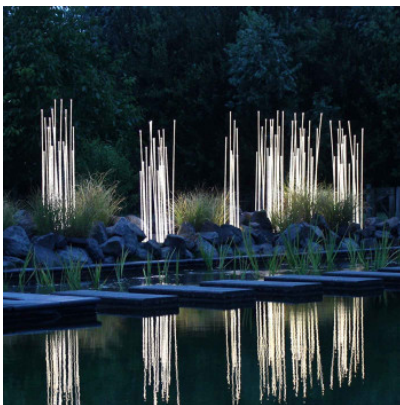

Artemide Reeds IP67

LED floor lamp Reeds IP67 by Artemide of synthetics and stainless steel with organically shaped base and seven slender diffusers. For outside (IP67 protection class).

Single	629,00 € -MSRP 696,00 €
MPN	T087400
EAN	8052993077820

Triple	1.719,00 € -MSRP 1.910,00 €
MPN	T087700
EAN	8052993077837

Bulbs Single: 9.5W LED, 3000K, 79 lm, CRI 80. Triple: 28W LED, 3000K, 237 lm, CRI 80.

Dimensions Single: Height 149.9 cm, base height 5.4 cm, base width 21.9 cm, base depth 22.4 cm, cable length 150 cm. Triple: Height 149.9 cm, base height 5.4 cm, base width 42,3 cm, base depth 41,8 cm, cable length 150 cm.

25.04.2024 10:54:17

All prices shown include 19% VAT for deliveries to Deutschland excluding possible shipping costs.

Lumen Lighting Nostraforma GmbH & Co KG
Bodenseestr. 129 | DE-81243 München
FON: +49 (0) 89 820 80 62 0 | FAX: +49 (0) 89 820 80 62 200
MAIL: nostraforma@nostraforma.com | WEB: www.nostraforma.com
BANK: Stadtparkasse München | BLZ: 701 500 00 | KTO: 907 228 290
IBAN: DE 85 7015 0000 0907 2282 90 | BIC: SSKMDEMM

UST-ID: DE 813 992 226
Registergericht München HRA 88136
Persönlich haftende Gesellschafter
Nostraforma Verwaltungs GmbH
Registergericht München HRA 175844
Geschäftsführer: Cerchi Alexander, Cerchi Patrick, Cerchi Manuel