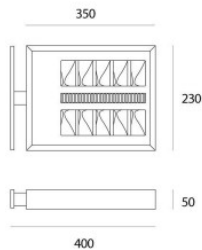

## Artemide Provoca Wall

The LED wall lamp Provoca Wall by Artemide of lacquered aluminium, hard glass, polycarbonate and steel. Suitable for outside area.

light grey	329,00 € -MSRP-681,00 €
MPN	T085400+T085600

Bulbs	23W LED 4000K cold white
Dimensions	Width 23 cm, height 5 cm, depth of lamp body 35 cm, total depth 40 cm.

23.04.2024 20:12:44

All prices shown include 19% VAT for deliveries to Deutschland excluding possible shipping costs.