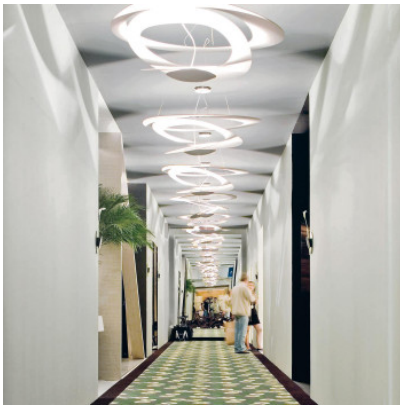

26.04.2024 6:54:26

All prices shown include 19% VAT for deliveries to Deutschland excluding possible shipping costs.