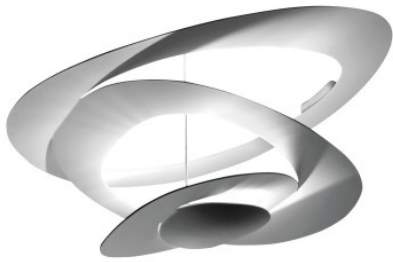

Artemide Pirce Soffitto LED

The ceiling lamp Pirce Soffitto LED by Artemide with shade of lacquered aluminium for indirect illumination and light and shadow effects. Dimmable Push.

gold, 3000K	959,00 €-MSRP 1.285,00 €
MPN	1253120A
EAN	8052993008701

Bulbs	44W LED, 3,313 lm (3,000K) / 3,097 lm (2,700K), CRI=90.
Dimensions	Width 97 cm, height 44 cm.