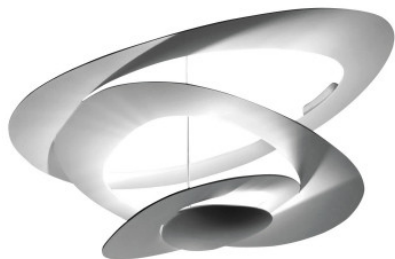

## Artemide Pirce Ceiling LED

The ceiling lamp Pirce Soffitto LED by Artemide with shade of lacquered aluminium for indirect illumination and light and shadow effects. Dimmable Push.

gold, 3000K	1.193,00 €-MSRP 1.325,00 €
MPN	1253120A
EAN	8052993008701

Bulbs	44W LED, 3,313 lm (3,000K) / 3,097 lm (2,700K), CRI=90.
Dimensions	Width 97 cm, height 44 cm.