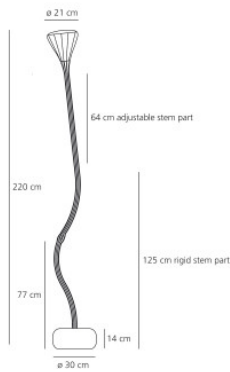

Artemide Pipe Terra LED

The floor lamp Pipe Terra LED by Artemide is made of polycarbonate, silicone and steel. Directable light, for example for reading. With dimmer on the light stem.

transparent	1.599,00 € -MSRP 1.780,00 €
MPN	0670W10A
EAN	8052993044204

Bulbs	27W LED, 1763 lm, 2700K, CRI=90.
Dimensions	Height max. 220 cm, shade diameter 21 cm, base height 14 cm, base diameter 30 cm.

24.04.2024 22:31:05

All prices shown include 19% VAT for deliveries to Deutschland excluding possible shipping costs.