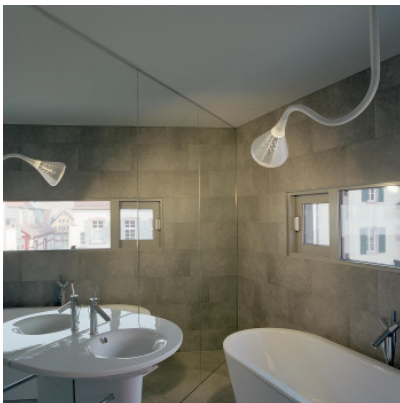

Artemide Pipe Sospensione LED

The suspension Pipe Sospensione LED by Artemide is made of metal, silicone and polycarbonate. Adjustable light arm for directable light. Dimmable.

transparent	1.069,00 € MSRP 1.185,00 €
MPN	0672W10A
EAN	8052993044228

Bulbs	27W LED, 1763 lm, 2700K, CRI=90.
Dimensions	Height max. 138 cm, shade diameter 21 cm, canopy diameter 18 cm.

23.04.2024 21:21:04

All prices shown include 19% VAT for deliveries to Deutschland excluding possible shipping costs.