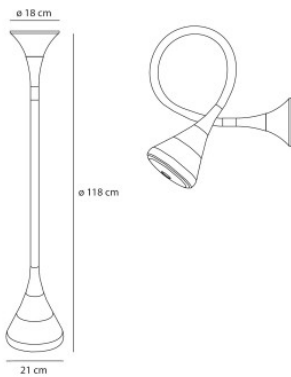

## Artemide Pipe Parete/Soffitto LED

The wall and ceiling lamp Pipe Parete/Soffitto LED by Artemide is made of metal, silicone and polycarbonate, and provides flexibly directable light. Dimmable Push.

|             |                          |
|-------------|--------------------------|
| transparent | 959,00 €-MSRP 1.070,00 € |
| MPN         | 0671W10A                 |
| EAN         | 8052993044211            |

|            |  |
|------------|--|
| Bulbs      | 27W LED, 1763 lm, 2700K, CRI=90.                               |
| Dimensions | Length max. 118 cm, shade diameter 21 cm, base diameter 18 cm. |

26.04.2024 4:25:29