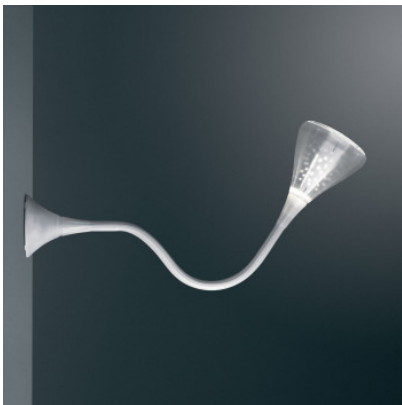

## Artemide Pipe Parete/Soffitto LED

The wall and ceiling lamp Pipe Parete/Soffitto LED by Artemide is made of metal, silicone and polycarbonate, and provides flexibly directable light. Dimmable Push.

|             |                          |
|-------------|--------------------------|
| transparent | 959,00 €-MSRP 1.070,00 € |
| MPN         | 0671W10A                 |
| EAN         | 8052993044211            |

|            |  |
|------------|--|
| Bulbs      | 27W LED, 1763 lm, 2700K, CRI=90.                               |
| Dimensions | Length max. 118 cm, shade diameter 21 cm, base diameter 18 cm. |

26.04.2024 4:25:29