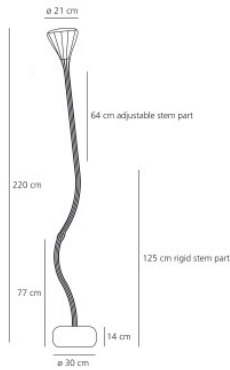

Artemide Pipe Floor LED

The floor lamp Pipe Terra LED by Artemide is made of polycarbonate, silicone and steel. Directable light, for example for reading. With dimmer on the light stem.

transparent	1.651,00 € -MSRP 1.835,00 €
MPN	0670W10A
EAN	8052993044204

Bulbs	27W LED, 1763 lm, 2700K, CRI=90.
Dimensions	Height max. 220 cm, shade diameter 21 cm, base height 14 cm, base diameter 30 cm.

19.05.2024 17:03:19

All prices shown include 19% VAT for deliveries to Deutschland excluding possible shipping costs.