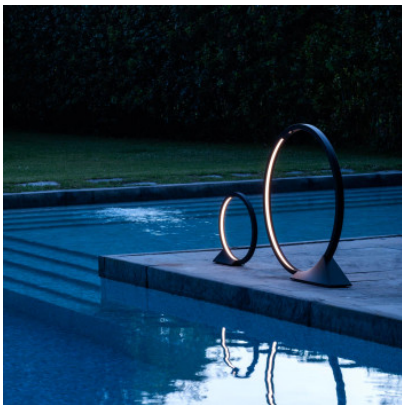

Artemide "O" 45 Floor/Wall/Ceiling

The "O" 45 F/W LED light by Artemide can be installed on the wall or ceiling or on the floor. Of lacquered aluminium with silicone diffuser. IP67 protection class.

black	689,00 €-MSRP-887,00 €
MPN	T071130
EAN	8052993078711

Bulbs	22W LED, 859 lm, 3000K, CRI>90.
Dimensions	Height 46 cm, width 47.2 cm, ring diameter 45 cm, base width 25 cm, base depth 10 cm.

19.04.2024 20:22:28

All prices shown include 19% VAT for deliveries to Deutschland excluding possible shipping costs.