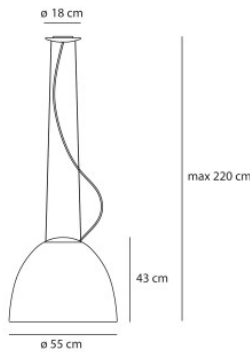

anthracite grey, Artemide App	882,00 €-MSRP-980,00-€
MPN	A243300APP
EAN	8052993061096

Bulbs	45W LED, 1882 lm, 2700K, CRI=90.
Dimensions	Shade diameter 55.4 cm, shade height 43 cm, canopy diameter 18 cm, total height with suspension 220 cm.