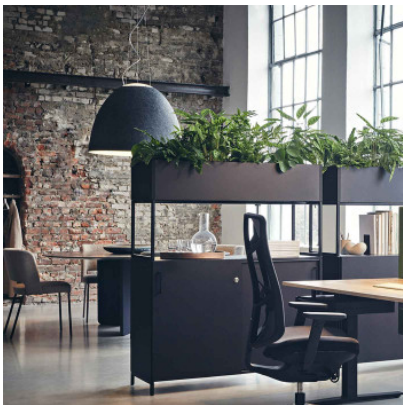

18.05.2024 14:50:58

All prices shown include 19% VAT for deliveries to Deutschland excluding possible shipping costs.

Lumen Lighting Nostraforma GmbH & Co KG
Bodenseestr. 129 | DE-81243 München
FON: +49 (0) 89 820 80 62 0 | FAX: +49 (0) 89 820 80 62 200
MAIL: nostraforma@nostraforma.com | WEB: www.nostraforma.com
BANK: Stadtparkasse München | BLZ: 701 500 00 | KTO: 907 228 290
IBAN: DE 85 7015 0000 0907 2282 90 | BIC: SSKMDEMM

UST-ID: DE 813 992 226
Registergericht München HRA 88136
Persönlich haftende Gesellschafter
Nostraforma Verwaltungs GmbH
Registergericht München HRA 175844
Geschäftsführer: Cerchi Alexander, Cerchi Patrick, Cerchi Manuel