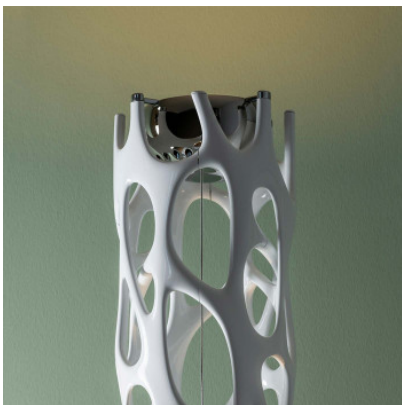

Artemide New Nature

LED floor lamp New Nature by Artemide of synthetics, aluminium and steel. Organical design by Ross Lovegrove. Diffuse and indirect light, separately controllable via dimmer on cable and Artemide App.

| | |
|--------------|-----------------------------|
| Artemide App | 2.809,00 € -MSRP-3.125,00-€ |
| MPN | 1157W10APP |
| EAN | 8052993073143 |

| | |
|------------|--|
| Bulbs | Indirect light: 43W LED, 3,132 lm, 2,700K, CRI=90. Direct light: 10W LED, 260 lm, 3,000K, CRI=80. |
| Dimensions | Height 188 cm, diameter 20 cm, base diameter 28 cm. |