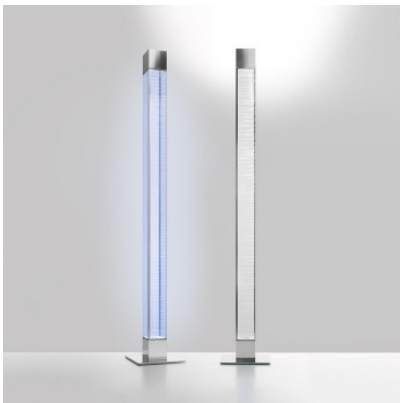

## Artemide Mimesi

The LED floor lamp Mimesi by Artemide of technopolymer, aluminium and steel, with separately controllable indirect and diffuse light source, partly dimmable. Compatible with Artemide App.

Artemide App	1.869,00 €-MSRP-2.075,00-€
MPN	1835010APP
EAN	8052993065322

Bulbs	Indirect light: 42W LED, 3733 lm, 3000K, CRI 90 (dimmable). Diffused light: 3W LED, 100 lm, 6000K, CRI 80 (not dimmable).
Dimensions	Height 193 cm, diffuser width 12 cm, base width 30 cm.