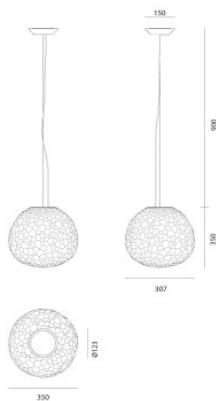

Artemide Meteorite Suspension

The suspension Meteorite Sospensione by Artemide with spherical diffuser of blown, polished glass. Of technopolymer and glass. Dimmable.

ø 15cm	274,00 €-MSRP-305,00-€
MPN	1710110A
EAN	8052993060334

ø 35cm	500,00 €-MSRP-555,00-€
MPN	1702010A
EAN	8052993012456

ø 48cm	783,00 €-MSRP-870,00-€
MPN	1713010A
EAN	8052993012746

Bulbs Meteorite 15: 1 x max. 4W E14 LED lamp. Meteorite 35 & 48: 1 x max. 150W E27 halogen lamp.

Dimensions Meteorite 15: diameter 15.2 cm, height 13.8 cm, canopy diameter 11 cm, total height with suspension max. 180 cm. Meteorite 35: diameter 35 cm, height 30.7 cm, canopy diameter 15 cm, total height with suspension max. 220 cm. Meteorite 48: diameter 48 cm, height 43 cm, canopy diameter 22 cm, total height with suspension max. 233 cm.