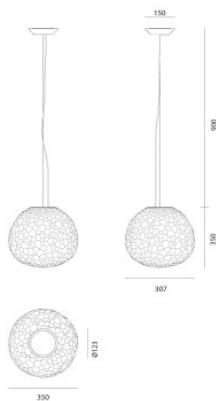

Artemide Meteorite Sospensione

The suspension Meteorite Sospensione by Artemide with spherical diffuser of blown, polished glass. Of technopolymer and glass. Dimmable.

ø 15cm	229,00 €-MSRP-295,00-€
MPN	1710110A
EAN	8052993060334

ø 35cm	419,00 €-MSRP-540,00-€
MPN	1702010A
EAN	8052993012456

ø 48cm	659,00 €-MSRP-845,00-€
MPN	1713010A
EAN	8052993012746

Bulbs Meteorite 15: 1 x max. 4W E14 LED lamp. Meteorite 35 & 48: 1 x max. 150W E27 halogen lamp.

Dimensions Meteorite 15: diameter 15.2 cm, height 13.8 cm, canopy diameter 11 cm, total height with suspension max. 180 cm. Meteorite 35: diameter 35 cm, height 30.7 cm, canopy diameter 15 cm, total height with suspension max. 220 cm. Meteorite 48: diameter 48 cm, height 43 cm, canopy diameter 22 cm, total height with suspension max. 233 cm.