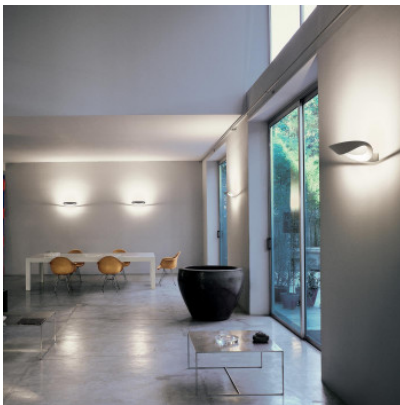

## Artemide Mesmeri

The wall lamp Mesmeri by Artemide of aluminium with organically bent reflector for indirect illumination. For R7s halogen lamp. Dimmable.

white	239,00 € -MSRP-265,00 €
MPN	0916010A
EAN	8052993005847

Bulbs	1 x max. 230W R7s halogen lamp.
Dimensions	Width 34 cm, height 7.9 cm, depth 22.1 cm, width of wall bracket 9.2 cm.

17.04.2024 5:15:06

All prices shown include 19% VAT for deliveries to Deutschland excluding possible shipping costs.