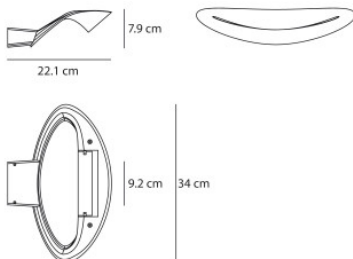

Bulbs	1 x max. 230W R7s halogen lamp.
Dimensions	Width 34 cm, height 7.9 cm, depth 22.1 cm, width of wall bracket 9.2 cm.

17.04.2024 5:15:06

All prices shown include 19% VAT for deliveries to Deutschland excluding possible shipping costs.