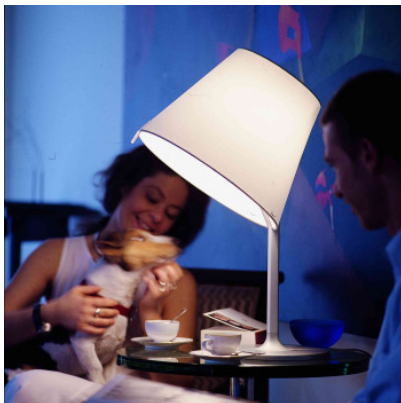

Artemide Melampo Tavolo

The Melampo Tavolo by Artemide with a shade which is tiltable in three positions (0°, 34°, 180°). Of aluminium, Zamac, silk-satin and synthetics. With on/off switch on the cable.

structure and shade in aluminium grey	409,00 €-MSRP 460,00 €
MPN	0315010A
EAN	8052993001009

structure bronze, diffuser neutral	409,00 €-MSRP 460,00 €
MPN	0315020A
EAN	8052993001054

Bulbs
Dimensions

1 x max. 17W E27 LED lamp.
Height 58 cm, height with upwards adjusted shade
83.6 cm, base diameter 24 cm, lower shade
diameter 35 cm, upper shade diameter 21 cm, total
depth with tilted shade 42.2 cm.