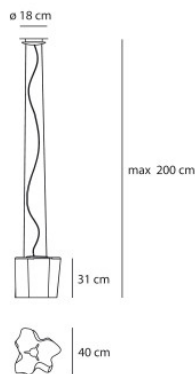

Artemide Logico Suspension

The pendant light Logico Sospensione Singola by Artemide has an organically shaped diffuser made of blown glass and an aluminium structure. Dimmable.

white	859,00 € -MSRP-955,00 €
MPN	0453020A
EAN	8052993001436

grey	887,00 € -MSRP-985,00 €
MPN	0453010A
EAN	8052993060426

Bulbs 1 x max. 116W E27 halogen lamp.
 Dimensions Diffuser height 31 cm, width 40 cm, canopy diameter 18 cm, total height with suspension max. 200 cm.