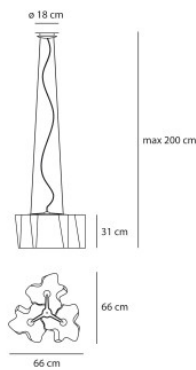

Artemide Logico Suspension 3x120°

The pendant light Logico Sospensione 3x120° by Artemide with a round triple diffuser made of blown glass and a structure made of aluminium. Dimmable.

grey	2.264,00 € -MSRP-2.515,00 €
MPN	0454010A
EAN	8052993060624

white	2.264,00 € -MSRP-2.515,00 €
MPN	0454020A
EAN	8052993001474

Bulbs 3 x max. 105W E27 halogen lamps.
Dimensions Diffuser height 31 cm, diffuser length 66 cm, diffuser width 66 cm, canopy diameter 18 cm, height with suspension max. 200 cm.