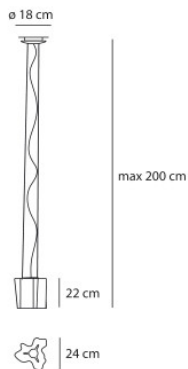

## Artemide Logico Sospensione Mini Singola

The small pendant light Logico Sospensione Mini Singola by Artemide with a diffuser made of blown glass and a structure made of aluminium. Dimmable.

Artemide Logico Sospensione Mini Singola

539,00 € ~~MSRP 595,00 €~~

Bulbs  
Dimensions

1 x max. 77W E27 halogen lamp.  
Diffuser height 22 cm, width 24 cm, canopy diameter 18 cm, total height with suspension max. 200 cm.

MPN  
EAN

0696020A  
8052993004536