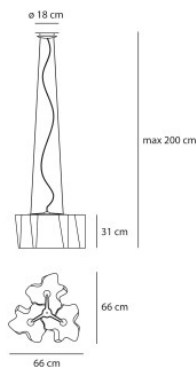

Artemide Logico Sospensione 3x120°

The pendant light Logico Sospensione 3x120° by Artemide with a round triple diffuser made of blown glass and a structure made of aluminium. Dimmable.

grey	2.199,00 € -MSRP 2.440,00 €
MPN	0454010A
EAN	8052993060624

white	2.199,00 € -MSRP 2.440,00 €
MPN	0454020A
EAN	8052993001474

Bulbs 3 x max. 105W E27 halogen lamps.
Dimensions Diffuser height 31 cm, diffuser length 66 cm, diffuser width 66 cm, canopy diameter 18 cm, height with suspension max. 200 cm.