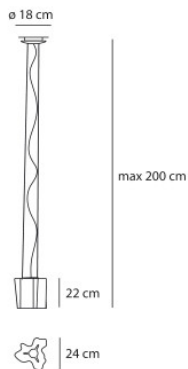

Artemide Logico Mini Suspension

The small pendant light Logico Sospensione Mini Singola by Artemide with a diffuser made of blown glass and a structure made of aluminium. Dimmable.

Artemide Logico Mini Suspension

553,00 € ~~MSRP 615,00 €~~

Bulbs
Dimensions

1 x max. 77W E27 halogen lamp.
Diffuser height 22 cm, width 24 cm, canopy diameter
18 cm, total height with suspension max. 200 cm.

MPN
EAN

0696020A
8052993004536