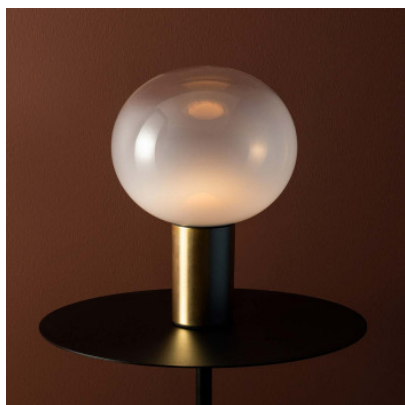

Artemide Laguna Tavolo

The table lamp Laguna Tavolo by Artemide combines a ball-shaped diffuser made of blown glass with a metallic, cylindrical base. Dimmable.

ø 16cm, brass-coloured	309,00 €-MSRP-350,00-€
MPN	1800140A
EAN	8052993044716
ø 16cm, bronze	309,00 €-MSRP-350,00-€
MPN	1800160A
EAN	8052993062475
ø 26cm, brass-coloured	489,00 €-MSRP-540,00-€
MPN	1805140A
EAN	8052993044747
ø 26cm, bronze	489,00 €-MSRP-540,00-€
MPN	1805160A
EAN	8052993062499
ø 37cm, brass-coloured	699,00 €-MSRP-780,00-€
MPN	1809140A
EAN	8052993044839
ø 37cm, bronze	699,00 €-MSRP-780,00-€
MPN	1809160A
EAN	8052993062512

Bulbs Laguna 16: 1 x max. 8W E14 LED lamp. Laguna 26/37: 1 x max. 20W E27 LED lamp.

Dimensions Laguna 16: diameter 16 cm, height 24 cm. Laguna 26: diameter 26 cm, height 38 cm. Laguna 37: diameter 37 cm, height 54 cm.