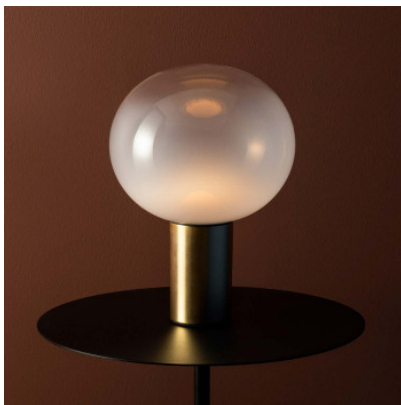

## Artemide Laguna Table

The table lamp Laguna Tavolo by Artemide combines a ball-shaped diffuser made of blown glass with a metallic, cylindrical base. Dimmable.

ø 16cm, brass-coloured MPN 1800140A EAN 8052993044716	324,00 €-MSRP-360,00-€
ø 16cm, bronze MPN 1800160A EAN 8052993062475	324,00 €-MSRP-360,00-€
ø 26cm, brass-coloured MPN 1805140A EAN 8052993044747	500,00 €-MSRP-555,00-€
ø 26cm, bronze MPN 1805160A EAN 8052993062499	500,00 €-MSRP-555,00-€
ø 37cm, brass-coloured MPN 1809140A EAN 8052993044839	725,00 €-MSRP-805,00-€
ø 37cm, bronze MPN 1809160A EAN 8052993062512	725,00 €-MSRP-805,00-€

**Bulbs** Laguna 16: 1 x max. 8W E14 LED lamp. Laguna 26/37: 1 x max. 20W E27 LED lamp.

**Dimensions** Laguna 16: diameter 16 cm, height 24 cm. Laguna 26: diameter 26 cm, height 38 cm. Laguna 37: diameter 37 cm, height 54 cm.