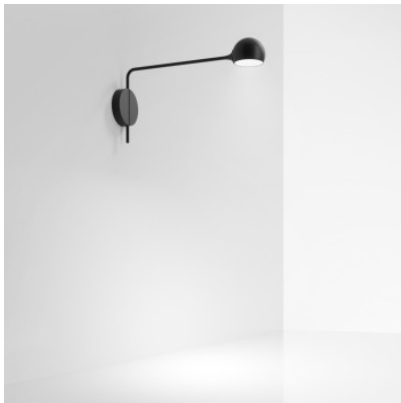

## Artemide Ixa Wall

LED wall lamp Artemide Ixa Wall made of aluminium, steel and technopolymer. Lamp arm pivotable by 85°. Magnetically held lamp head with touch dimmer, freely positionable.

anthracite	378,00 €-MSRP-420,00 €
MPN	1113010A
Luminous flux (lm)	465
blue	378,00 €-MSRP-420,00 €
MPN	1113030A
Luminous flux (lm)	465
white / grey	378,00 €-MSRP-420,00 €
MPN	1113020A
Luminous flux (lm)	465
yellow	378,00 €-MSRP-420,00 €
MPN	1113040A
Luminous flux (lm)	465