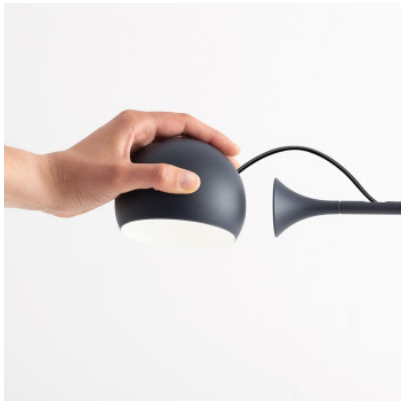

## Artemide Ixa Wall

LED wall lamp Artemide Ixa Wall made of aluminium, steel and technopolymer. Lamp arm pivotable by 85°. Magnetically held lamp head with touch dimmer, freely positionable.

anthracite	378,00 €-MSRP-420,00 €
MPN	1113010A
Luminous flux (lm)	465
blue	378,00 €-MSRP-420,00 €
MPN	1113030A
Luminous flux (lm)	465
white / grey	378,00 €-MSRP-420,00 €
MPN	1113020A
Luminous flux (lm)	465
yellow	378,00 €-MSRP-420,00 €
MPN	1113040A
Luminous flux (lm)	465