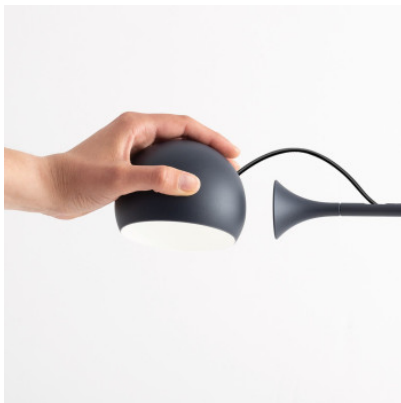

anthracite	481,00 €-MSRP-535,00-€
MPN	1110010A
Luminous flux (lm)	465

blue	481,00 €-MSRP-535,00-€
MPN	1110030A
Luminous flux (lm)	465

white / grey	481,00 €-MSRP-535,00-€
MPN	1110020A
Luminous flux (lm)	465

yellow	481,00 €-MSRP-535,00-€
MPN	1110040A
Luminous flux (lm)	465