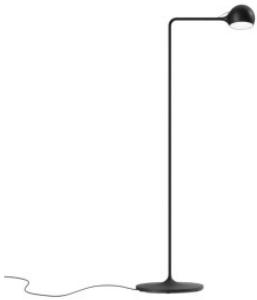

## Artemide Ixa Reading

LED reading lamp Artemide Ixa Reading made of aluminium, steel and technopolymer. Magnetically held lamp head with touch dimmer, freely positionable.

anthracite	549,00 €-MSRP-610,00 €
MPN	1112010A
Luminous flux (lm)	465
blue	549,00 €-MSRP-610,00 €
MPN	1112030A
Luminous flux (lm)	465
white / grey	549,00 €-MSRP-610,00 €
MPN	1112020A
Luminous flux (lm)	465
yellow	549,00 €-MSRP-610,00 €
MPN	1112040A
Luminous flux (lm)	465