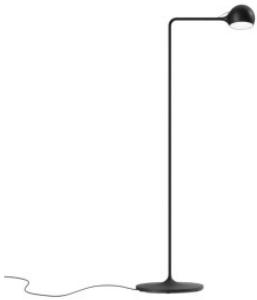

Artemide Ixa Reading Limited Edition

LED table lamp Artemide Ixa Table with 2700 Kelvin made of aluminium, steel and technopolymer. Magnetically held lamp head with touch dimmer, freely positionable. Cable depot in the base.

anthracite	549,00 €-MSRP-610,00-€
MPN	S1112010A
Luminous flux (lm)	465
blue	549,00 €-MSRP-610,00-€
MPN	S1112030A
Luminous flux (lm)	465
white / grey	549,00 €-MSRP-610,00-€
MPN	S1112020A
Luminous flux (lm)	465
yellow	549,00 €-MSRP-610,00-€
MPN	S1112040A
Luminous flux (lm)	465