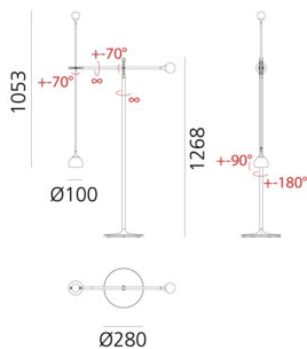

Artemide Ixa Floor

LED floor lamp Artemide Ixa Floor made of aluminium, steel and technopolymer. Lamp arms can be tilted by 70°, rod and under arm can be rotated 360°. Magnetically held lamp head with touch dimmer, freely positionable.

white / grey	1.008,00 € MSRP 1.120,00 €
MPN	1111020A
Luminous flux (lm)	465
anthracite	1.039,00 € MSRP 1.155,00 €
MPN	1111010A
Luminous flux (lm)	465
blue	1.039,00 € MSRP 1.155,00 €
MPN	1111030A
Luminous flux (lm)	465
yellow	1.039,00 € MSRP 1.155,00 €
MPN	1111040A
Luminous flux (lm)	465