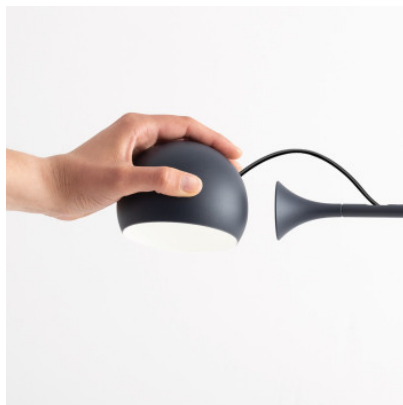

Artemide Ixa Floor

LED floor lamp Artemide Ixa Floor made of aluminium, steel and technopolymer. Lamp arms can be tilted by 70°, rod and under arm can be rotated 360°. Magnetically held lamp head with touch dimmer, freely positionable.

white / grey	1.008,00 € MSRP 1.120,00 €
MPN	1111020A
Luminous flux (lm)	465
anthracite	1.039,00 € MSRP 1.155,00 €
MPN	1111010A
Luminous flux (lm)	465
blue	1.039,00 € MSRP 1.155,00 €
MPN	1111030A
Luminous flux (lm)	465
yellow	1.039,00 € MSRP 1.155,00 €
MPN	1111040A
Luminous flux (lm)	465